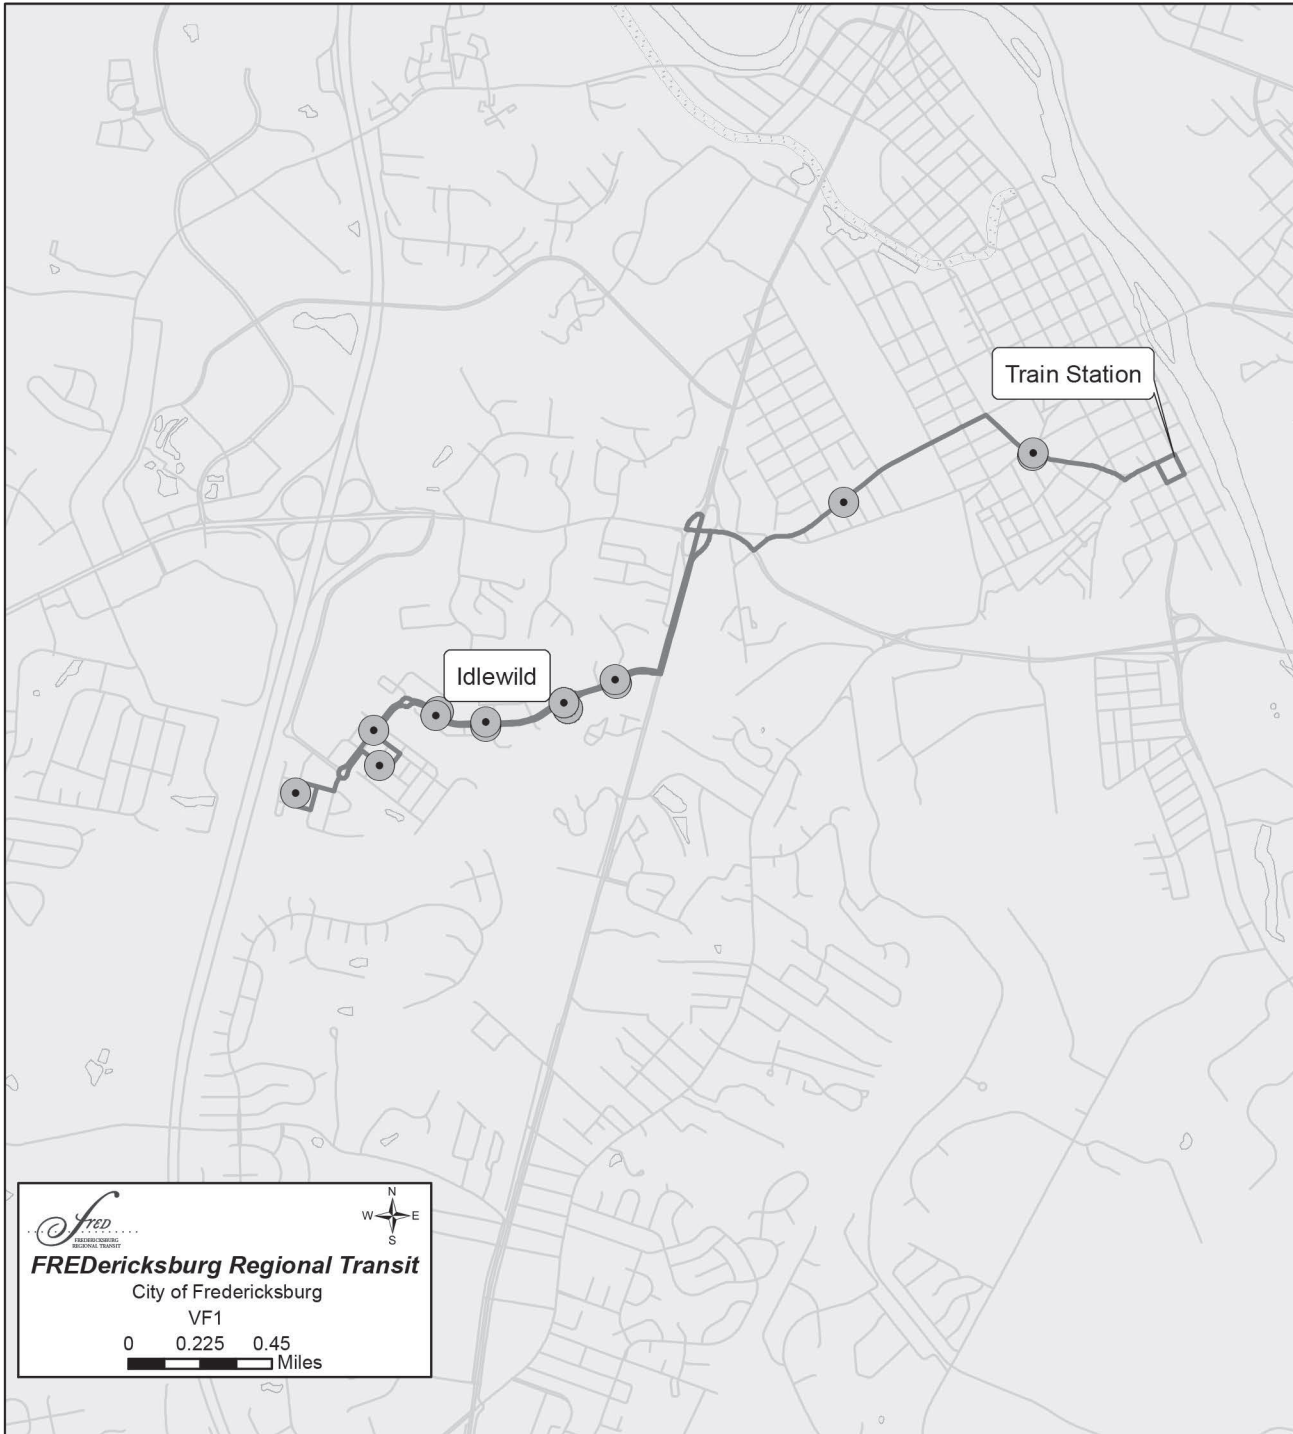

Effective: November 30, 2015
Monday - Friday

(540) 372-1222
www.rideFRED.com

**VF1 - FREDERICKSBURG VRE FEEDER BUS SERVICE
IDLEWILD / COWAN BLVD.
REGULAR SCHEDULE BUS SERVICE
Effective: November 30, 2015**

NORTHBOUND AM SERVICE

Stop #	Location	Train - 300	Train - 306	Train - 310	Train - 312	Train - 314
636	Cowan Blvd. @ Monticello Apts. #1	4:30 AM	5:10 AM	5:55 AM	6:40 AM	NO SERVICE
637	Cowan Blvd. @ Monticello Apts. #2					
635	Cowan Blvd. / Snowden Hills Blvd.					
45	Preserves at Smith Run	4:33 AM	5:13 AM	5:58 AM	6:43 AM	
663	Evergreens @ Cowan Blvd.					
609	Cowan Blvd. @ Belmont Apts.					
610	Cowan Blvd. @ Snowden Village Apts.					
611	Cowan Blvd. @ Hugh Mercer Elem.					
42	Idlewild Blvd. / Downman Pl.					
649	1300 Block of Idlewild Blvd.					
47	Idlewild Blvd. / Everett Ct.					
52	Idlewild Blvd./Farrish Dr.					
43	Idlewild Blvd. / Gayle Terrace	4:41 AM	5:21 AM	6:06 AM	6:51 AM	7:16 AM
37	Hampton St.					
38	Wilcox Ave.					
51	Idlewild Blvd. / Saunders Dr.					
53	Idlewild Blvd./Farrish Dr.					
46	Idlewild Blvd. / Everett Ct.					
650	1300 Block of Idlewild Blvd.					
39	Idlewild Blvd. / Downman Place	4:48 AM	5:28 AM	6:13 AM	6:58 AM	7:23 AM
44	William St. / Daniel St.					
40	Kenmore Ave. / Hanover St.	5:00 AM	5:40 AM	6:25 AM	7:10 AM	7:35 AM
6	Train Station					
	VRE Departure	5:05 AM	5:45 AM	6:31 AM	7:16 AM	7:44 AM

SOUTHBOUND PM SERVICE

Stop #	Location	Train - 301	Train - 305	Train - 307	Train - 311	Train - 313	Train - 315
	VRE Arrival	2:31 PM	5:01 PM	5:46 PM	6:51 PM	7:36 PM	8:16 PM
6	Train Station	2:35 PM	5:05 PM	5:50 PM	6:55 PM	7:40 PM	8:20 PM
41	Kenmore Ave. / Hanover St.						
445	William St. / Stafford Ave.						
42	Idlewild Blvd. / Downman Pl.						
649	1300 Block of Idlewild Blvd.						
47	Idlewild Blvd. / Everett Ct.						
52	Idlewild Blvd./Farrish Ct.						
43	Idlewild Blvd. / Gayle Terrace						
37	Hampton St.						
38	Wilcox Ave.						
51	Saunders Dr. / Idlewild Blvd.	2:55 PM	5:25 PM	6:10 PM	7:15 PM	8:00 PM	8:40 PM
53	Idlewild Blvd./Farrish Ct.						
46	Idlewild Blvd. / Everett Ct.						
650	1300 Block of Idlewild Blvd.						
39	Idlewild Blvd. / Downman Pl.						
636	Cowan Blvd. @ Monticello Apts. #1	REQUESTED SERVICE	NO SERVICE	REQUESTED SERVICE	REQUESTED SERVICE	NO SERVICE	REQUESTED SERVICE
637	Cowan Blvd. @ Monticello Apts. #2						
635	Cowan Blvd. / Snowden Hills Blvd.						
45	Preserves at Smith Run						
663	Evergreens @ Cowan Blvd.						
609	Cowan Blvd. @ Belmont Apts.						
610	Cowan Blvd. @ Snowden Village Apts.						
611	Cowan Blvd. @ Hugh Mercer Elem.