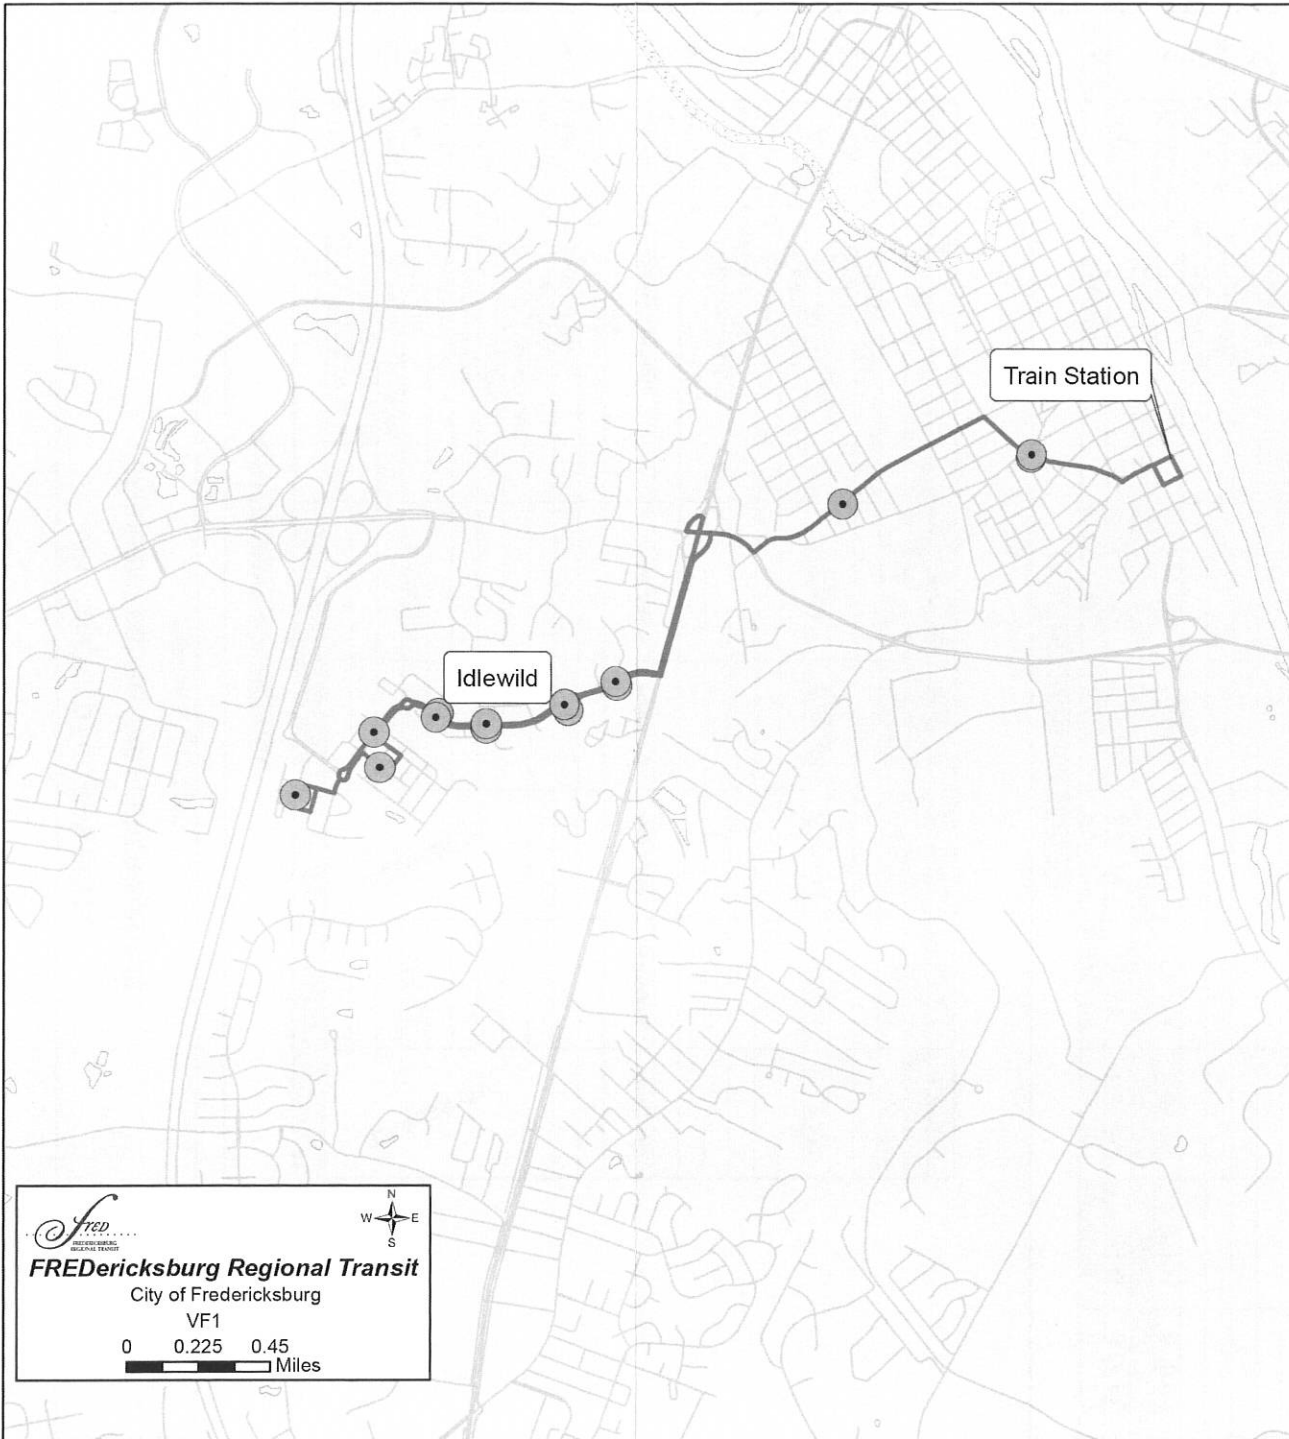

Route **VF1**

FREDERICKSBURG  
REGIONAL TRANSIT

## CITY OF FREDERICKSBURG

SERVING:

Train Station  
Idlewild

  
**FREDERICKSBURG REGIONAL TRANSIT**  
**FREDericksburg Regional Transit**  
City of Fredericksburg  
VF1  
0 0.225 0.45  
Miles

Monday - Friday  
Effective July 15, 2015

Stop #	Location	Train - 302	Train - 306	Train - 310	Train - 314
636	Cowan Blvd. @ Monticello Apts. #1	4:40 AM	<b>NO SERVICE</b>	5:55 AM	7:05 AM
637	Cowan Blvd. @ Monticello Apts. #2				
635	Cowan Blvd. / Snowden Hills Blvd.				
45	Preserves at Smith Run	4:43 AM		5:58 AM	7:08 AM
663	Evergreens @ Cowan Blvd.				
609	Cowan Blvd. @ Belmont Apts.				
610	Cowan Blvd. @ Snowden Village Apts.				
611	Cowan Blvd. @ Hugh Mercer Elem.				
42	Idlewild Blvd. / Downman Pl.				
649	1300 Block of Idlewild Blvd.				
47	Idlewild Blvd. / Everett Ct.				
52	Idlewild Blvd./Farrish Dr.				
43	Idlewild Blvd. / Gayle Terrace	4:51 AM	5:21 AM	6:06 AM	7:16 AM
37	Hampton St.				
38	Wilcox Ave.				
51	Idlewild Blvd. / Saunders Dr.				
53	Idlewild Blvd./Farrish Dr.				
46	Idlewild Blvd. / Everett Ct.				
650	1300 Block of Idlewild Blvd.				
39	Idlewild Blvd. / Downman Place	4:58 AM	5:28 AM	6:13 AM	7:23 AM
44	William St. / Daniel St.				
40	Kenmore Ave. / Hanover St.				
6	Train Station	5:10 AM	5:40 AM	6:25 AM	7:35 AM
	VRE Departure	5:15 AM	5:45 AM	6:31 AM	7:44 AM