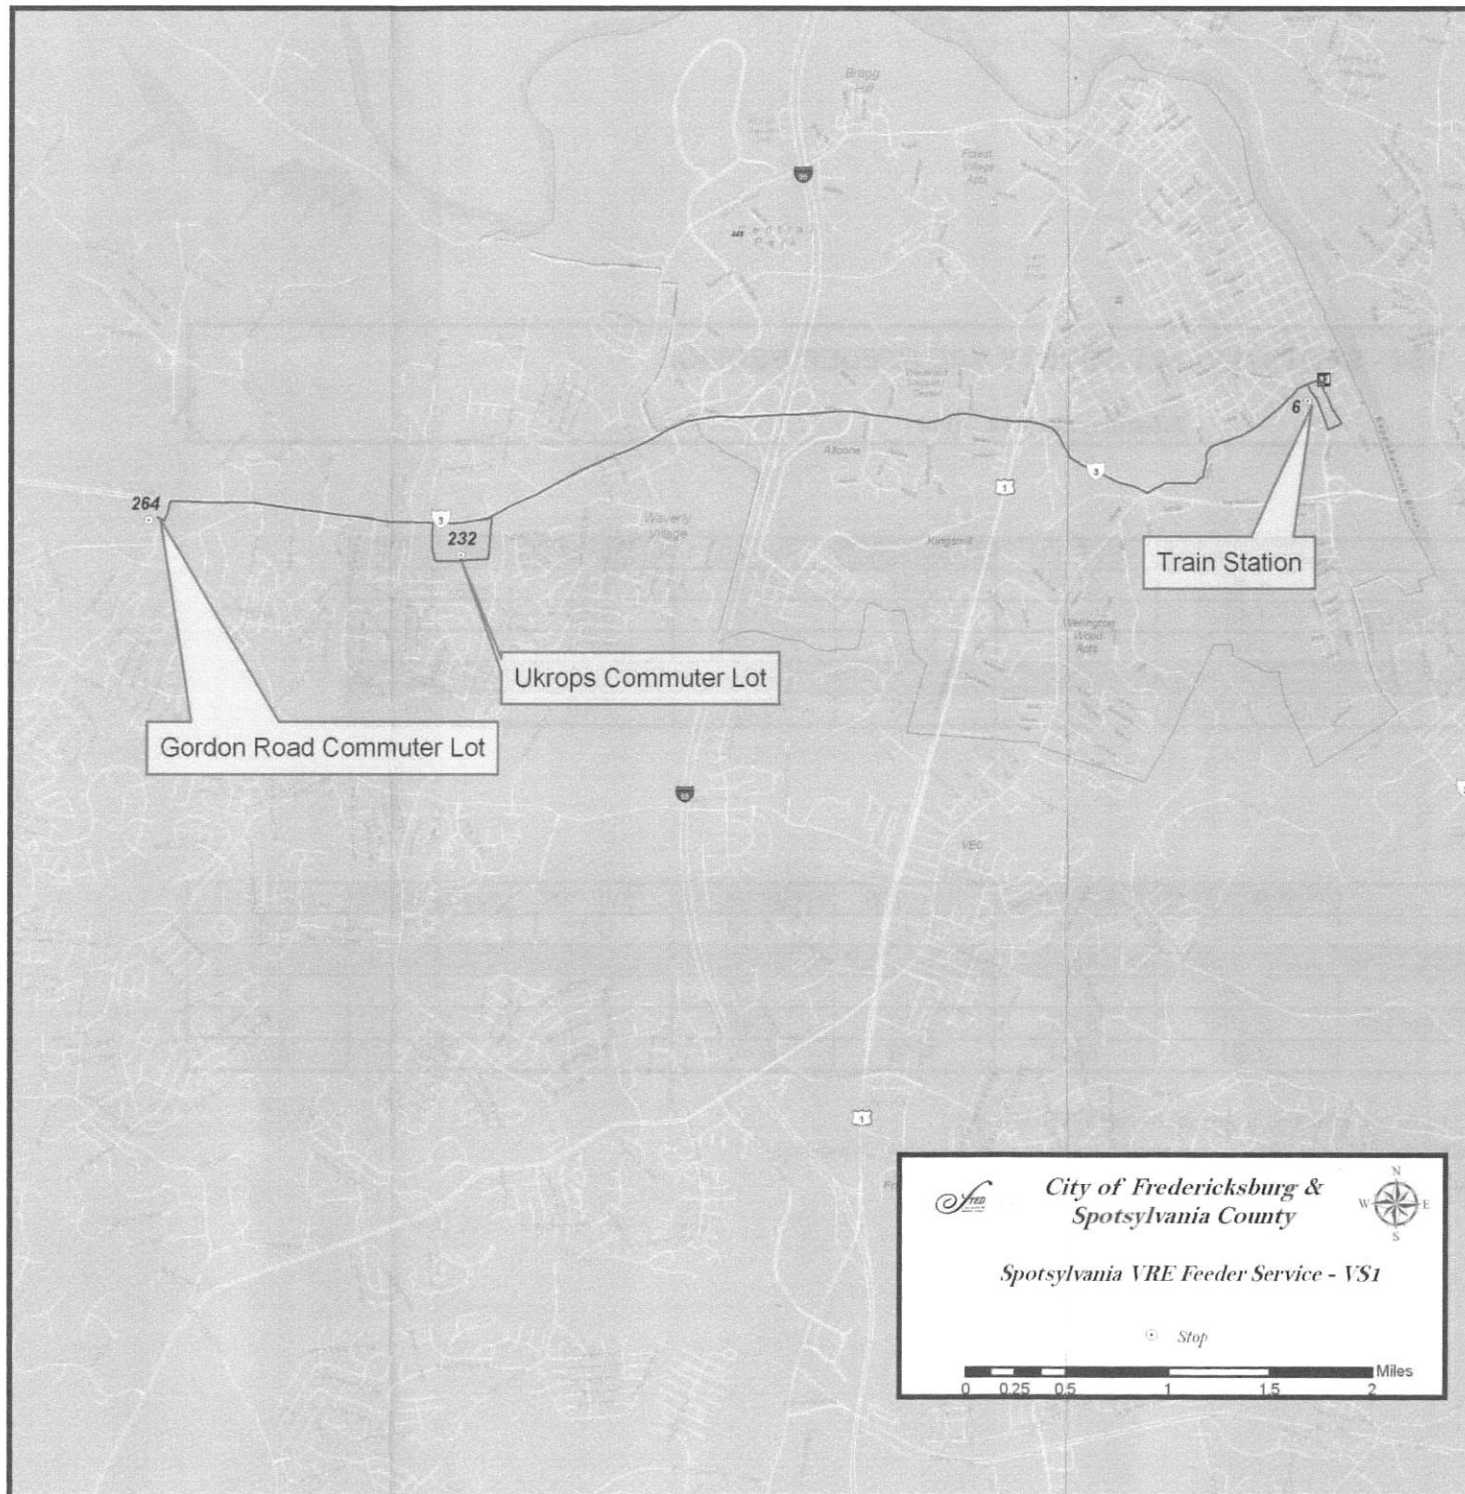

Spotsylvania VRE Feeder Service

SERVING:

- Gordon Road Commuter Lot
- Ukrops Commuter Lot
- Train Station

Monday - Friday
Effective April 14, 2014

(540) 372-1222
www.rideFRED.com

VS1 - SPOTSYLVANIA COUNTY VRE FEEDER BUS SERVICE

"S" Schedule Bus Service

Effective November 30, 2015

NORTHBOUND AM SERVICE

Stop #	Location	Train - 302	Train - 306	Train - 310	Train - 314
664	Gordon Road Commuter Lot	4:45 AM	5:15 AM	6:00 AM	7:10 AM
232	Salem Church Crossing Commuter Lot	4:50 AM	5:20 AM	6:05 AM	7:15 AM
6	Fredericksburg City Rail Station	5:10 AM	5:40 AM	6:25 AM	7:35 AM
	VRE Departure	5:15 AM	5:45 AM	6:31 AM	7:44 AM

SOUTHBOUND PM SERVICE

Stop #	Location	Train - 301	Train - 305	Train - 309	Train - 313
	VRE Arrival	2:31 PM	5:01 PM	6:16 PM	7:36 PM
6	Fredericksburg City Rail Station	2:35 PM	5:05 PM	6:20 PM	7:40 PM
232	Salem Church Crossing Commuter Lot	2:55 PM	5:25 PM	6:40 PM	8:00 PM
664	Gordon Road Commuter Lot	3:00 PM	5:30 PM	6:45 PM	8:05 PM

Notes:

Only the train schedules in gray will be met by FRED buses when VRE is operating on a "S" schedule.