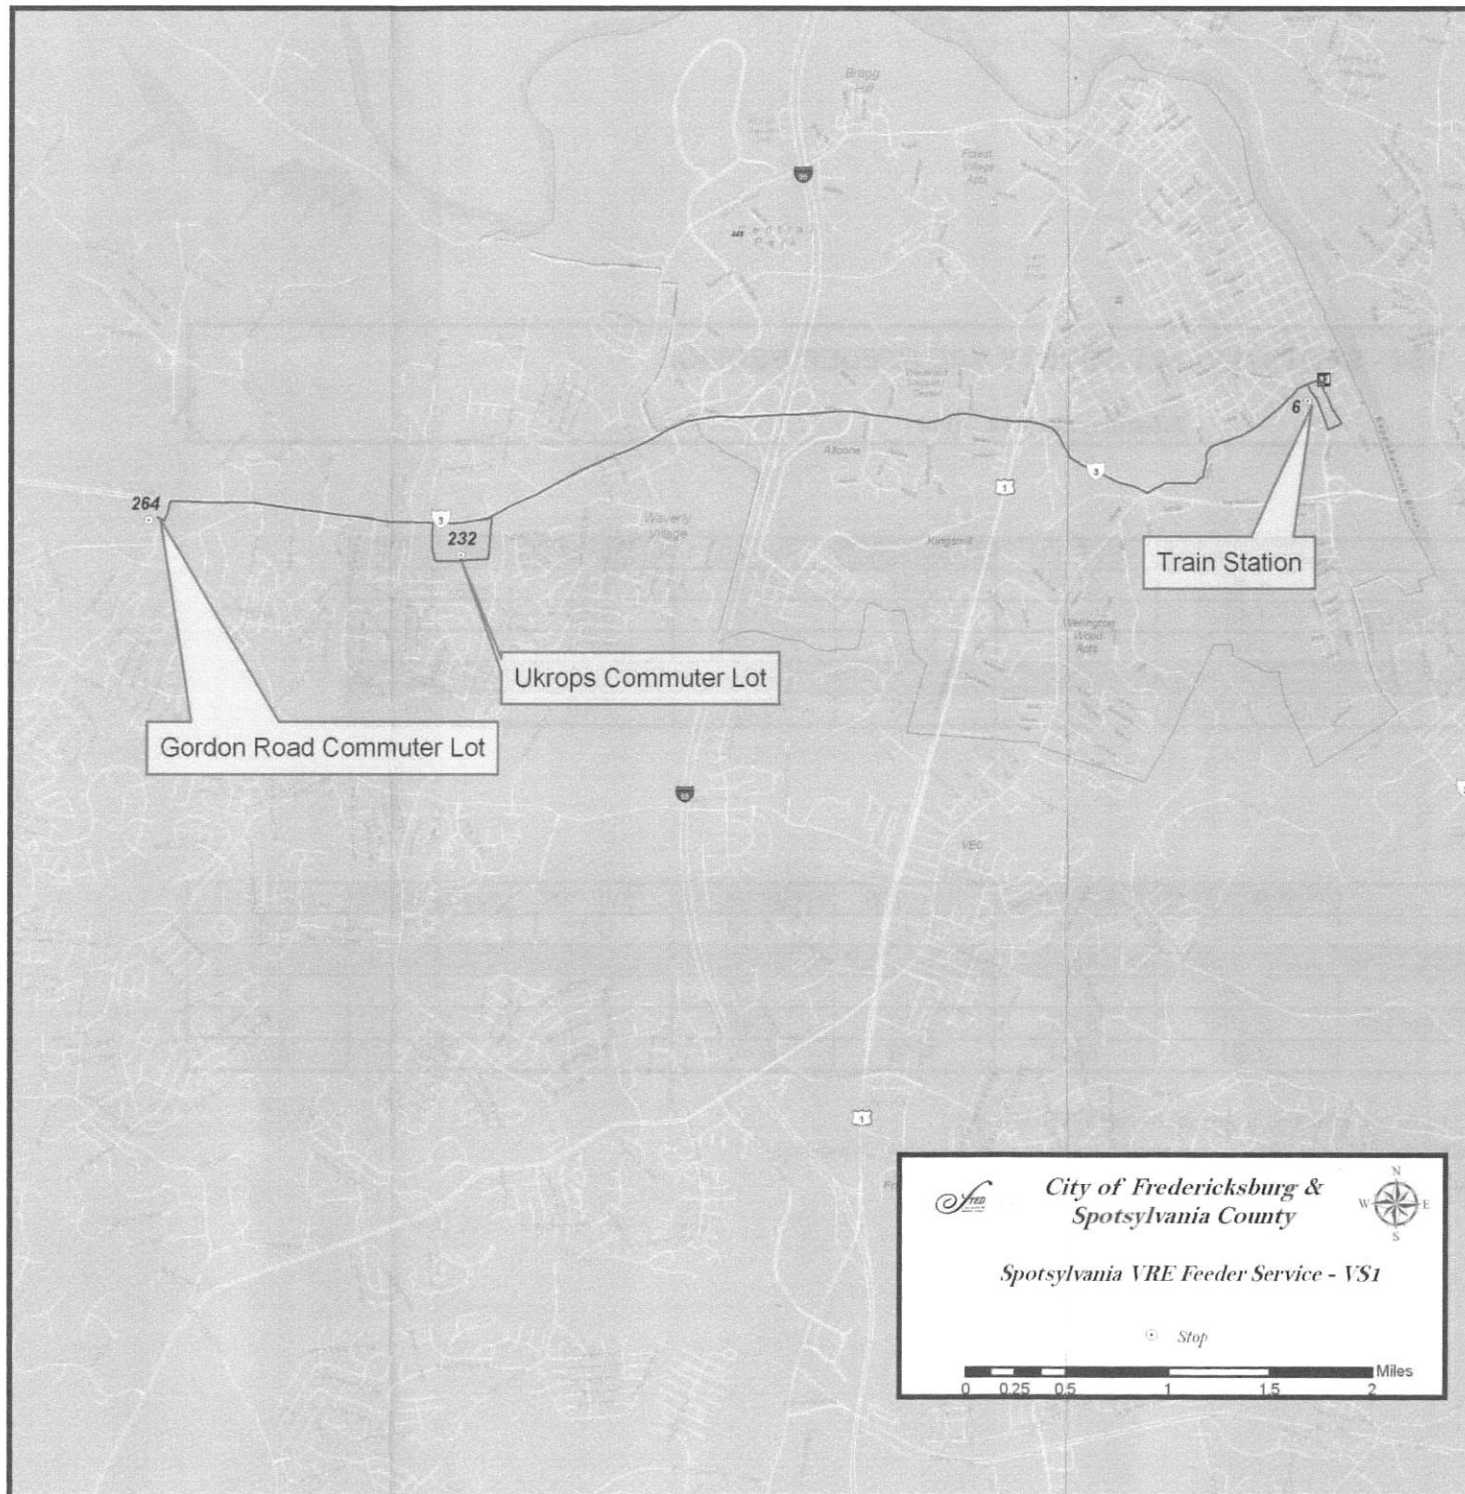

# Spotsylvania VRE Feeder Service

SERVING:

- Gordon Road Commuter Lot
- Ukrops Commuter Lot
- Train Station

Monday - Friday  
Effective April 14, 2014

(540) 372-1222  
[www.rideFRED.com](http://www.rideFRED.com)

## "S" Schedule Bus Service

Effective November 30, 2015

### NORTHBOUND AM SERVICE

Stop #	Location	Train - 302	Train - 306	Train - 310	Train - 314
664	Gordon Road Commuter Lot	4:45 AM	5:15 AM	6:00 AM	7:10 AM
232	Salem Church Crossing Commuter Lot	4:50 AM	5:20 AM	6:05 AM	7:15 AM
6	Fredericksburg City Rail Station	5:10 AM	5:40 AM	6:25 AM	7:35 AM
	VRE Departure	5:15 AM	5:45 AM	6:31 AM	7:44 AM

### SOUTHBOUND PM SERVICE

Stop #	Location	Train - 301	Train - 305	Train - 309	Train - 313
	VRE Arrival	2:31 PM	5:01 PM	6:16 PM	7:36 PM
6	Fredericksburg City Rail Station	2:35 PM	5:05 PM	6:20 PM	7:40 PM
232	Salem Church Crossing Commuter Lot	2:55 PM	5:25 PM	6:40 PM	8:00 PM
664	Gordon Road Commuter Lot	3:00 PM	5:30 PM	6:45 PM	8:05 PM