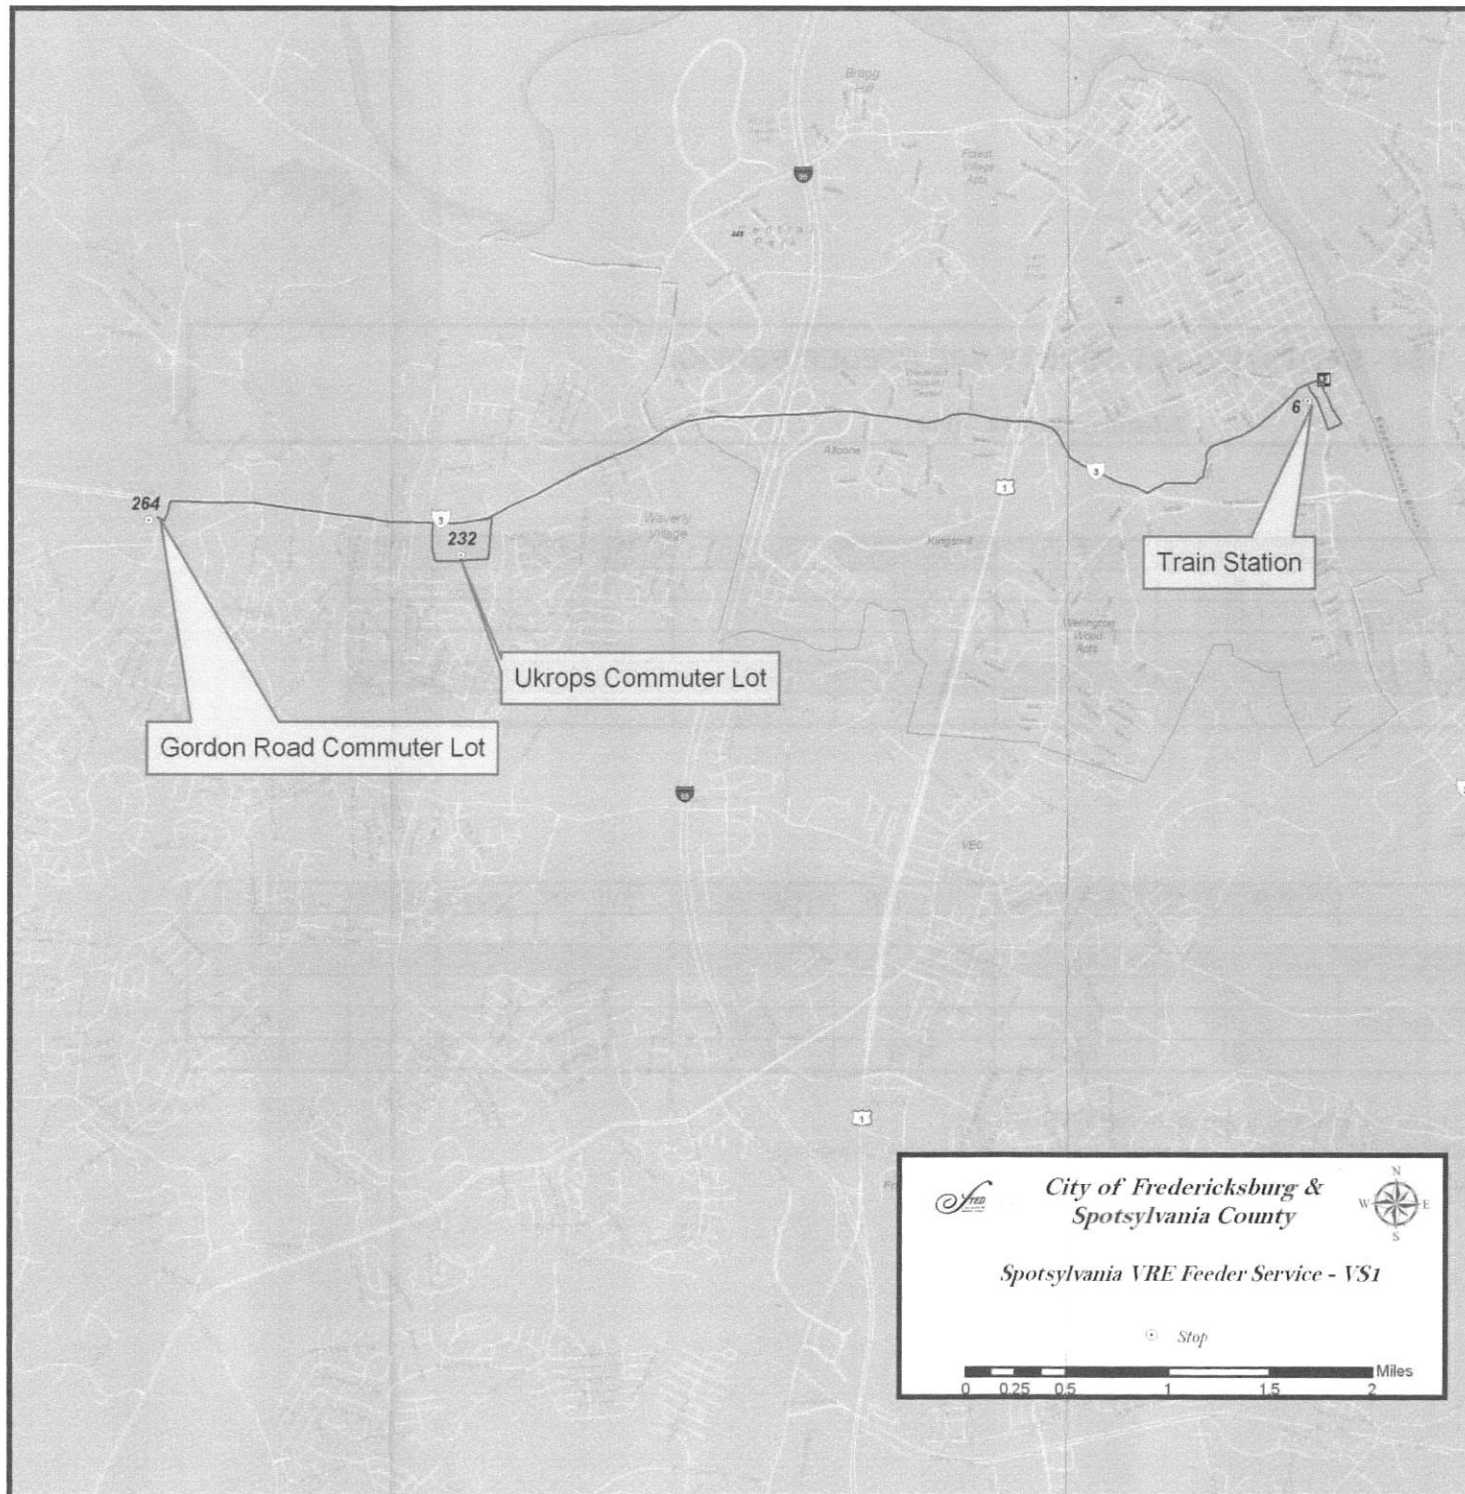

Spotsylvania VRE Feeder Service

SERVING:

- Gordon Road Commuter Lot
- Ukrops Commuter Lot
- Train Station

Monday - Friday
 Effective April 14, 2014

(540) 372-1222
www.rideFRED.com

VS1 - SPOTSYLVANIA COUNTY VRE FEEDER BUS SERVICE

"S" Schedule Bus Service

Effective November 30, 2015

NORTHBOUND AM SERVICE

Stop #	Location	Train - 302	Train - 306	Train - 310	Train - 314
664	Gordon Road Commuter Lot	4:45 AM	5:15 AM	6:00 AM	7:10 AM
232	Salem Church Crossing Commuter Lot	4:50 AM	5:20 AM	6:05 AM	7:15 AM
6	Fredericksburg City Rail Station	5:10 AM	5:40 AM	6:25 AM	7:35 AM
	VRE Departure	5:15 AM	5:45 AM	6:31 AM	7:44 AM

SOUTHBOUND PM SERVICE

Stop #	Location	Train - 301	Train - 305	Train - 309	Train - 313
	VRE Arrival	2:31 PM	5:01 PM	6:16 PM	7:36 PM
6	Fredericksburg City Rail Station	2:35 PM	5:05 PM	6:20 PM	7:40 PM
232	Salem Church Crossing Commuter Lot	2:55 PM	5:25 PM	6:40 PM	8:00 PM
664	Gordon Road Commuter Lot	3:00 PM	5:30 PM	6:45 PM	8:05 PM

Notes:

Only the train schedules in gray will be met by FRED buses when VRE is operating on a "S" schedule.