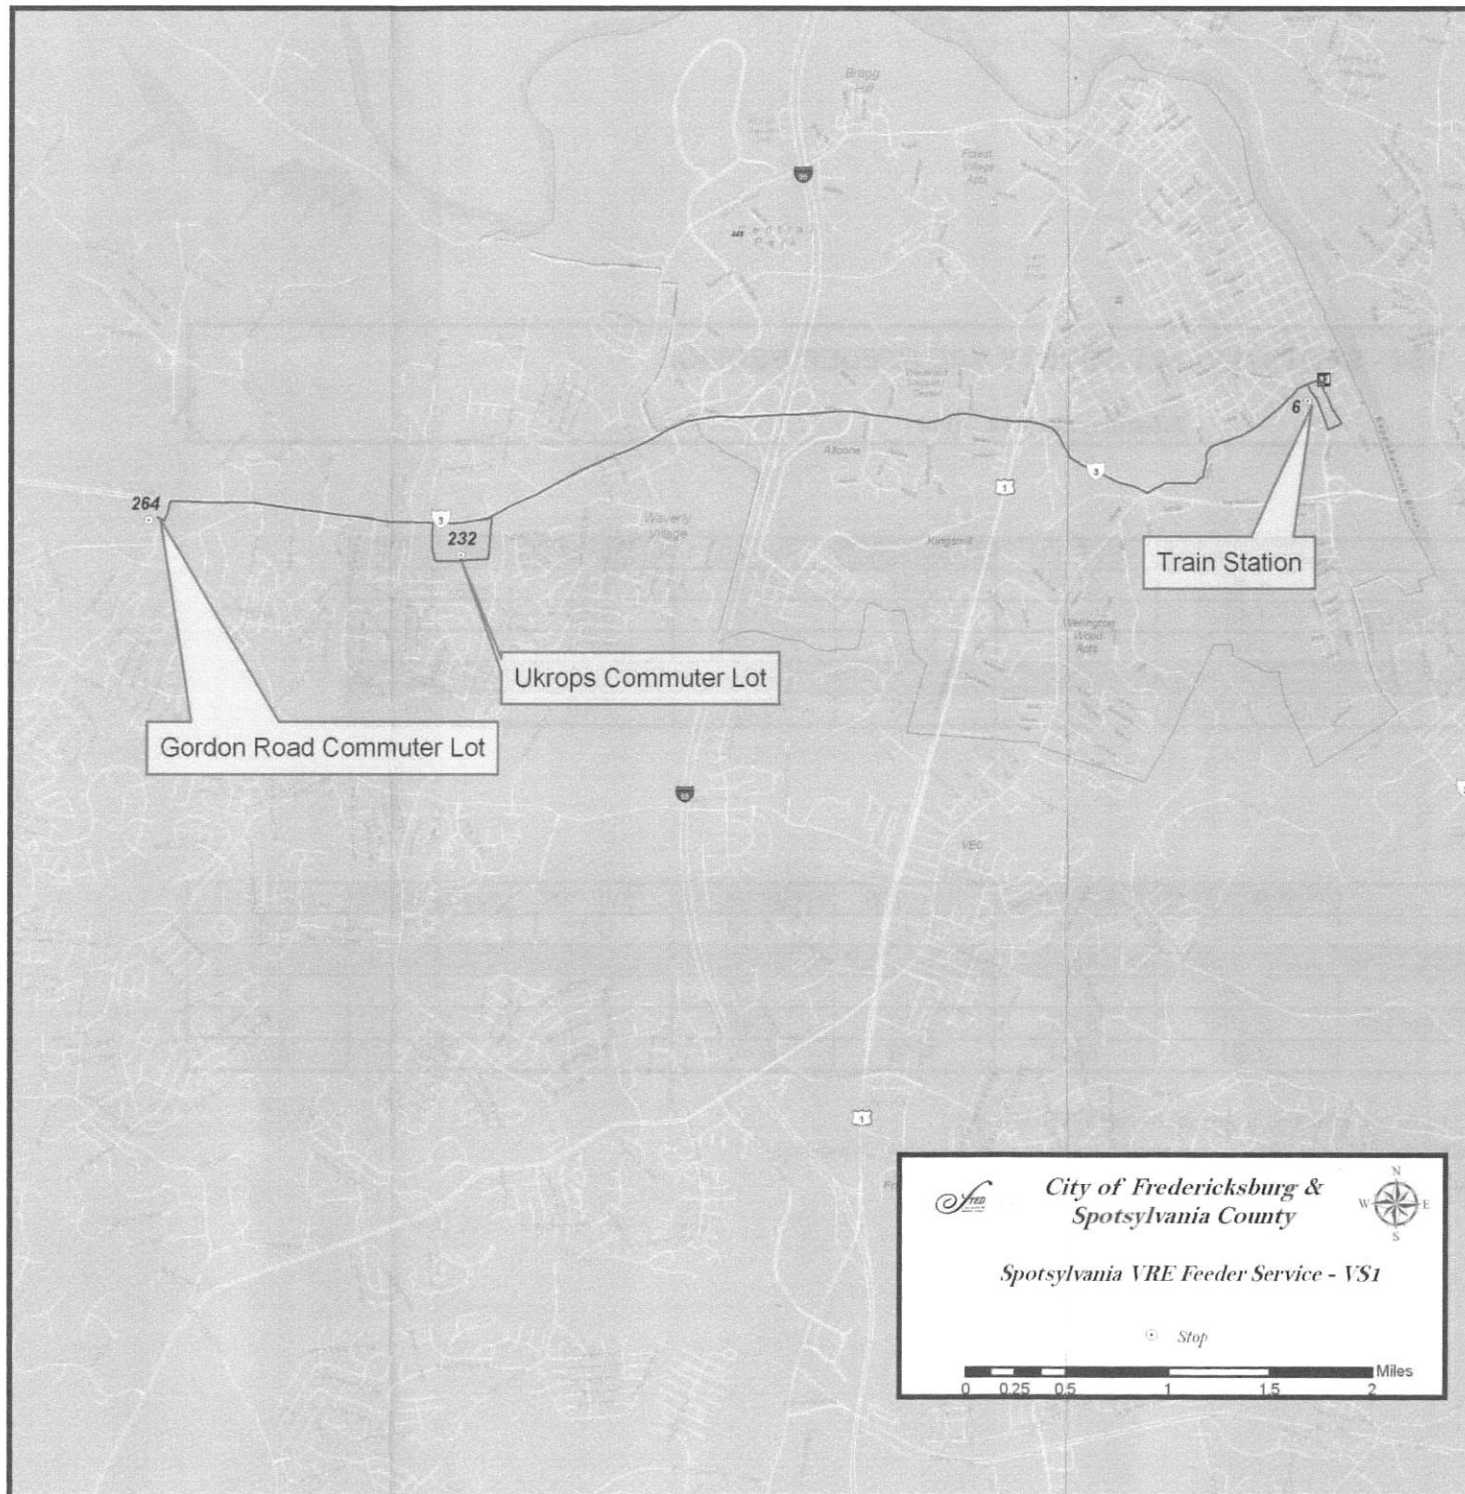

Spotsylvania VRE Feeder Service

SERVING:

- Gordon Road Commuter Lot
- Ukrops Commuter Lot
- Train Station

Monday - Friday
Effective April 14, 2014

(540) 372-1222
www.rideFRED.com

VS1 - SPOTSYLVANIA COUNTY VRE FEEDER BUS SERVICE
Regular Schedule Bus Service

Effective November 30, 2015

NORTHBOUND AM SERVICE

Stop #	Location	Train - 300	Train - 304	Train - 308	Train - 310	Train - 312	Train - 314
664	Gordon Road Commuter Lot	4:35 AM	5:00 AM	5:40 AM	6:00 AM	6:45 AM	7:10 AM
232	Salem Church Crossing Commuter Lot	4:40 AM	5:05 AM	5:45 AM	6:05 AM	6:50 AM	7:15 AM
6	Fredericksburg City Rail Station	5:00 AM	5:25 AM	6:05 AM	6:25 AM	7:10 AM	7:35 AM
	VRE Departure	5:05 AM	5:31 AM	6:11 AM	6:31 AM	7:16 AM	7:44 AM

SOUTHBOUND PM SERVICE

Stop #	Location	Train - 301	Train - 303	Train - 307	Train - 309	Train - 311	Train - 313	Train - 315
	VRE Arrival	2:31 PM	4:46 PM	5:46 PM	6:16 PM	6:51 PM	7:36 PM	8:16 PM
6	Fredericksburg City Rail Station	2:35 PM	4:50 PM	5:50 PM	6:20 PM	6:55 PM	7:40 PM	8:20 PM
232	Salem Church Crossing Commuter Lot	2:55 PM	5:10 PM	6:10 PM	6:40 PM	7:15 PM	8:00 PM	8:40 PM
664	Gordon Road Commuter Lot	3:00 PM	5:15 PM	6:15 PM	6:45 PM	7:20 PM	8:05 PM	8:45 PM

Notes: Monday through Friday except when no VRE service or "S" schedule service