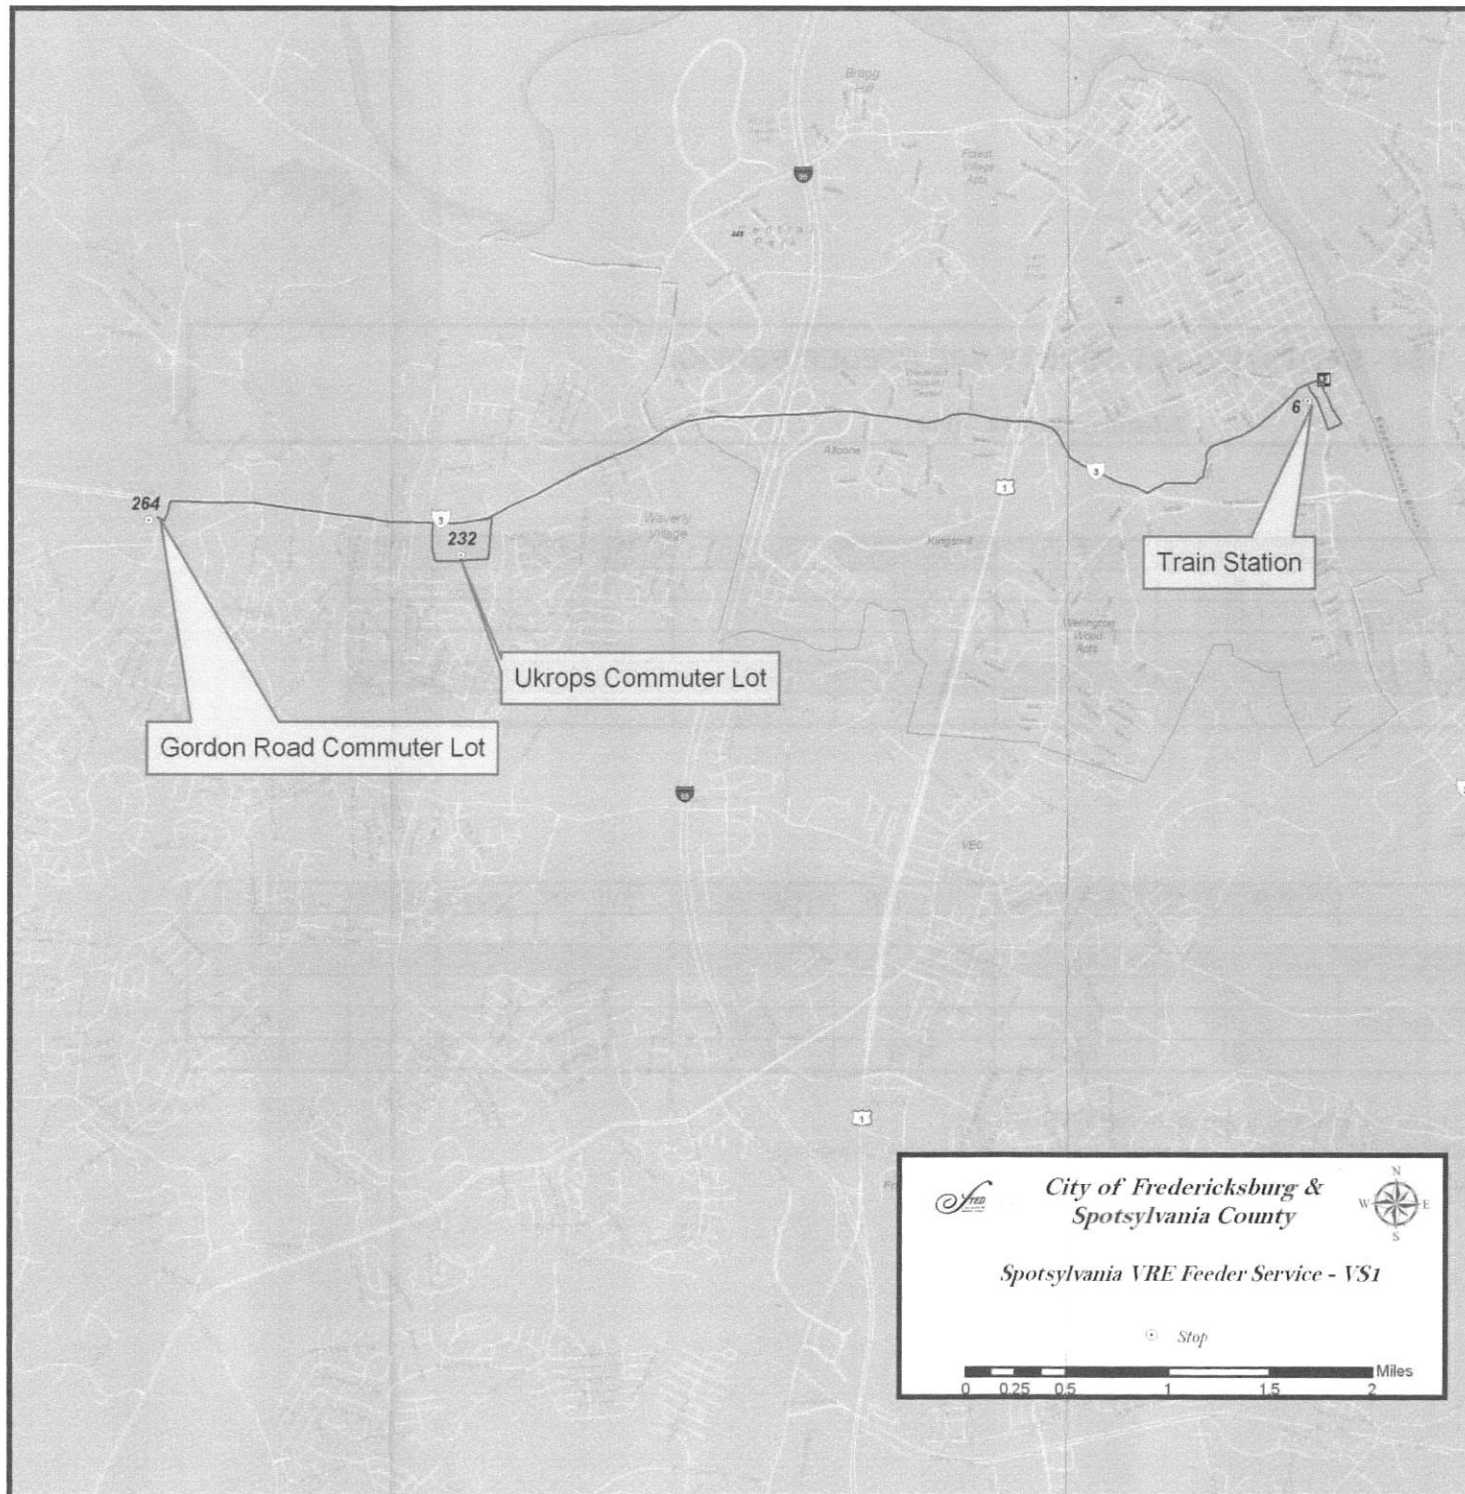

## Spotsylvania VRE Feeder Service

SERVING:

- Gordon Road Commuter Lot
- Ukrops Commuter Lot
- Train Station

Monday - Friday  
 Effective April 14, 2014

(540) 372-1222  
[www.rideFRED.com](http://www.rideFRED.com)

**VS1 - SPOTSYLVANIA COUNTY VRE FEEDER BUS SERVICE**  
**Regular Schedule Bus Service**

Effective November 30, 2015

**NORTHBOUND AM SERVICE**

Stop #	Location	Train - 300	Train - 304	Train - 308	Train - 310	Train - 312	Train - 314
664	Gordon Road Commuter Lot	4:35 AM	5:00 AM	5:40 AM	6:00 AM	6:45 AM	7:10 AM
232	Salem Church Crossing Commuter Lot	4:40 AM	5:05 AM	5:45 AM	6:05 AM	6:50 AM	7:15 AM
6	Fredericksburg City Rail Station	5:00 AM	5:25 AM	6:05 AM	6:25 AM	7:10 AM	7:35 AM
	VRE Departure	5:05 AM	5:31 AM	6:11 AM	6:31 AM	7:16 AM	7:44 AM

**SOUTHBOUND PM SERVICE**

Stop #	Location	Train - 301	Train - 303	Train - 307	Train - 309	Train - 311	Train - 313	Train - 315
	VRE Arrival	2:31 PM	4:46 PM	5:46 PM	6:16 PM	6:51 PM	7:36 PM	8:16 PM
6	Fredericksburg City Rail Station	2:35 PM	4:50 PM	5:50 PM	6:20 PM	6:55 PM	7:40 PM	8:20 PM
232	Salem Church Crossing Commuter Lot	2:55 PM	5:10 PM	6:10 PM	6:40 PM	7:15 PM	8:00 PM	8:40 PM
664	Gordon Road Commuter Lot	3:00 PM	5:15 PM	6:15 PM	6:45 PM	7:20 PM	8:05 PM	8:45 PM

Notes: Monday through Friday except when no VRE service or "S" schedule service