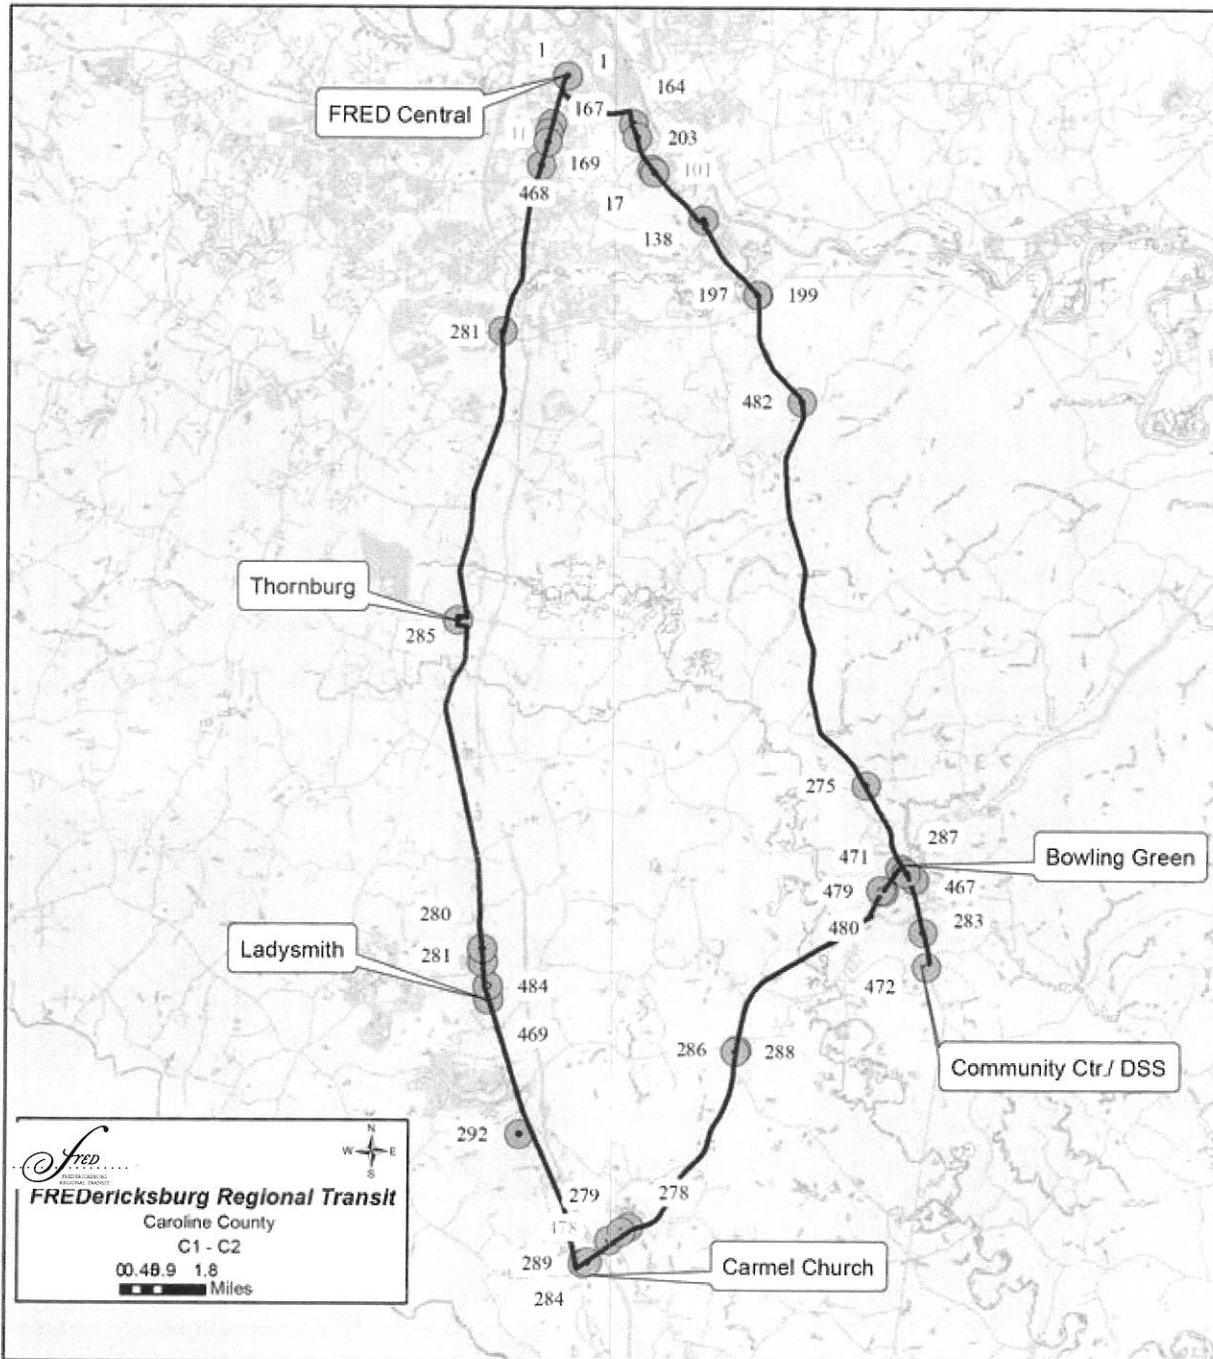

Route C1 C2

FREDERICKSBURG
REGIONAL TRANSIT

CAROLINE COUNTY

C1 Serving:

Bowling Green
Carmel Church
Corbin
Caroline County RASCB
Ladysmith

C2 Serving:

Fredericksburg
Massaponax
Thornburg

Monday - Friday
Effective: April 2015

(540) 372-1222
www.rideFRED.com

Stop #	C1 Caroline County		Bowling Green / Carmel Church / Ladysmith	
	6:00am	8:15am	9:45am	2:15pm
1	FRED Central			1:30pm
101	Tidewater Trail @ Wawa			
138	Tidewater Trail @ River Club S C @ Food Lion			
199	Tidewater Trail @ New Post (Rt. 2 & Rt. 17)			
482	Fredericksburg Tpke. @ Corbin Store			
275	Fredericksburg Tpke. / Farmer Rd @ VDOT lot			
287	N. Main St. @ County Administrative Office			
467	Butler St. @ Bowling Green Town Hall			
282	Richmond Tpke. @ Gulf Station			
472	Richmond Tpke. @ Community Service Center	6:45am	8:15am	9:45am
467	Butler St. @ Bowling Green Town Hall			
471	W. Broadus Ave. / N. Main St. @ Rite Aid			
480	W. Broadus Ave. @ Food Lion			
288	Rogers Clark Blvd. @ RACCSB			
278	Omaha Dr. / Johnstown Rd.			
279	Omaha Dr. / Westmont Dr.			
478	Cool Water Dr. @ Blue Beacon Truck Wash			
289	Rogers Clark Blvd. @ Econo Lodge			
484	Jefferson Davis Hwy / Ladysmith SC @ Food Lion	7:15am	8:45am	10:30am
280	Jefferson Davis Hwy. @ Ladysmith Commons Blvd.			
285	Jefferson Davis Hwy. @ Traveler's Row SC	7:30 *1*	9:00 *1*	↑
281	Jefferson Davis Hwy / Clara Smith St @ Ladysmith Village			↑
469	Jefferson Davis Hwy. @ Ladysmith Post Office			
292	Jefferson Davis Hwy / County Fair Ln @ Va Sports Complex sign			
284	Rogers Clark Blvd. @ Fling J Travel Plaza			
276	Rogers Clark Blvd. / Ruther Glen Rd. @ Exxon			
286	Rogers Clark Blvd. @ Caroline Co. High School			
479	Rogers Clark Blvd. across from Food Lion			
471	W. Broadus Ave. / N. Main St. @ Rite Aid			
287	N. Main St. @ County Administrative Office			
467	Butler St. @ Bowling Green Town Hall			
282	Richmond Tpke. @ Gulf Station			
472	Richmond Tpke. @ Community Service Center	8:15am	9:45am	11:15am
467	Butler St. @ Bowling Green Town Hall			
275	Fredericksburg Tpke. / Farmer Rd @ VDOT lot			
482	Fredericksburg Tpke. @ Corbin Store			
197	Tidewater Trail @ New Post (Rt. 2 & Rt. 17)			
138	Tidewater Trail @ River Club S C @ Food Lion			
17	Tidewater Trail / Church St.			
203	Dixon St. / Bowman Dr.			
164	Dixon Street @ Dixon Street Park			
1	FRED Central		12:00 *2*	3:45pm
				5:15pm
				6:45pm

Bold Print indicates a Time Point. Traffic, weather and other causes may effect times.

Route Operate Monday-Friday, except Holidays

Effective: April 2015

Indicates Stops Not Serviced

1 = Transfer to C2

2 = Transfer to D2 & D5

3 = Transfer to F1, F2, F3, F4 & F5

Stop #	C2 Caroline County		Fredericksburg / Caroline County	
	7:00am	8:30am	4:00pm	5:30pm
1	FRED Central			
167	Jefferson Davis Hwy. @ Kings Mill			
11	Jefferson Davis Hwy. @ Townsend Blvd			
298	Jefferson Davis Hwy. @ CVS			
273	Jefferson Davis Hwy. @ Meadow's Farm Nursery			
285	Jefferson Davis Hwy. @ Traveler's Row SC	7:25 *1*	8:55 *1*	4:25 *1*
274	Jefferson Davis Hwy. @ Clayton Homes			
290	Route 1 northbound / Spotsylvania Pkwy.			
468	Jefferson Davis Hwy. / Learning Lane			
169	Jefferson Davis Hwy. @ Wellington Lakes Apts.			
1	FRED Central	8:00 *2*	9:30 *3*	5:00 *2*
				6:30 *3*

Bold Print indicates a Time Point. Traffic, weather and other causes may effect times.

Route Operate Monday-Friday, except Holidays

Effective: Oct, 2015

Indicates Stops Not Serviced

1 = Transfer to C1

2 = Transfer to D2 & D5

3 = Transfer to F1, F2, F3, F4 & F5