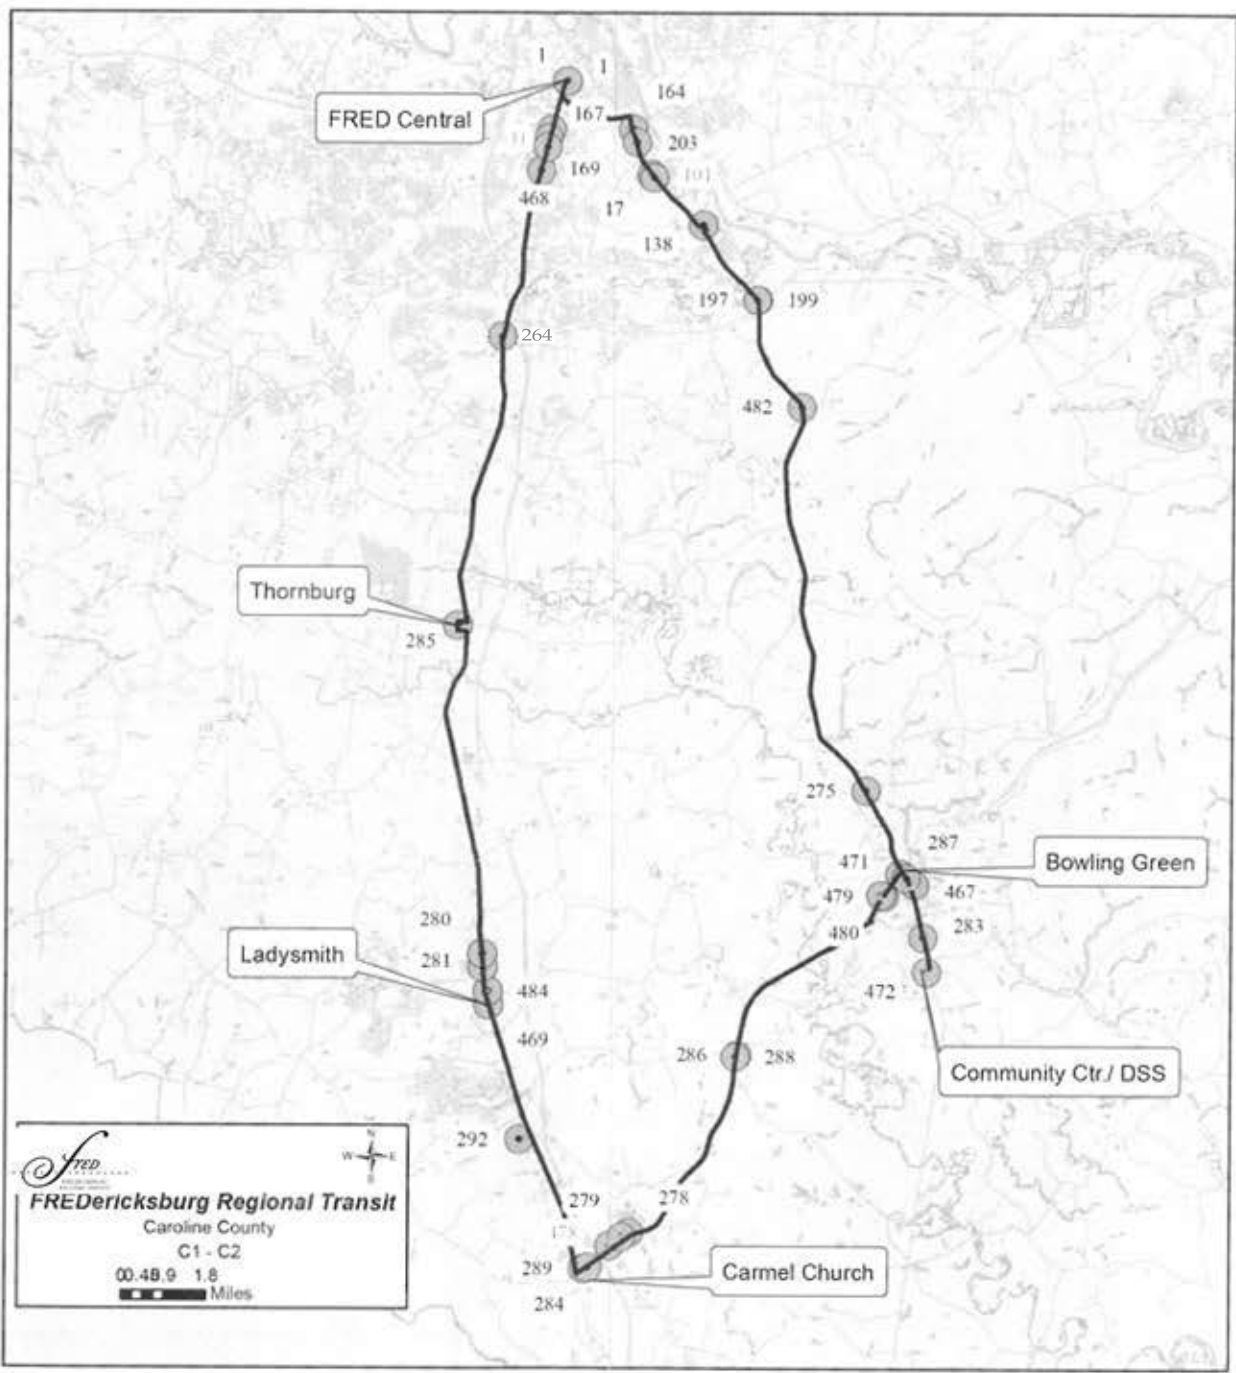

Route C1 C2

FREDERICKSBURG
REGIONAL TRANSIT

CAROLINE COUNTY

C1 Serving:

- Bowling Green
- Carmel Church
- Corbin
- Caroline County RASCB
- Ladysmith

C2 Serving:

- Fredericksburg
- Massaponax
- Thornburg

Monday - Friday
Effective: April 2017

(540) 372-1222
www.rideFRED.com

Stop #	C1 Caroline County	Bowling Green / Carmel Church / Ladysmith
1	FRED Central	6:00am
101	Tidewater Trail @ Wawa	
138	Tidewater Trail @ River Club S C @ Food Lion	1:30pm
199	Tidewater Trail @ New Post (Rt. 2 & Rt. 17)	
482	Fredericksburg Tpke. @ Corbin Store	
275	Fredericksburg Tpke. / Farmer Rd @ VDOT lot	
287	N. Main St. @ County Administrative Office	
487	Butler St. @ Bowling Green Town Hall	
282	Richmond Tpke. @ Gulf Station	
472	Richmond Tpke. @ Community Service Center	6:45am
467	Butler St. @ Bowling Green Town Hall	8:15am
471	W. Broadbudd Ave. / N. Main St. @ Rite Aid	9:45am
480	W. Broadbudd Ave. @ Food Lion	
288	Rogers Clark Blvd. @ RACSB	
278	Omaha Dr. / Johnston Rd.	
279	Omaha Dr. / Westmont Dr.	
478	Cool Water Dr. @ Blue Beacon Truck Wash	
289	Rogers Clark Blvd. @ Econo Lodge	
484	Jefferson Davis Hwy / Ladysmith SC @ Food Lion	7:15am
280	Jefferson Davis Hwy. @ Ladysmith Commons Blvd.	8:45am
285	Jefferson Davis Hwy. @ Traveler's Row SC	10:30am
281	Jefferson Davis Hwy / Clara Smith St @ Ladysmith Village	3:00pm
469	Jefferson Davis Hwy. @ Ladysmith Post Office	4:15pm
292	Jefferson Davis Hwy / County Fair Ln @ Va Sports Complex sign	4:30 *1*
284	Rogers Clark Blvd. @ Flying J Travel Plaza	6:00 *1*
276	Rogers Clark Blvd. / Ruther Glen Rd. @ Exxon	
286	Rogers Clark Blvd. @ Caroline Co. High School	
479	Rogers Clark Blvd. across from Food Lion	
471	W. Broadbudd Ave. / N. Main St. @ Rite Aid	
287	N. Main St. @ County Administrative Office	
467	Butler St. @ Bowling Green Town Hall	
282	Richmond Tpke. @ Gulf Station	
472	Richmond Tpke. @ Community Service Center	8:15am
467	Butler St. @ Bowling Green Town Hall	9:45am
275	Fredericksburg Tpke. / Farmer Rd @ VDOT lot	11:15am
482	Fredericksburg Tpke. @ Corbin Store	3:45pm
197	Tidewater Trail @ New Post (Rt. 2 & Rt. 17)	5:15pm
138	Tidewater Trail @ River Club S C @ Food Lion	
17	Tidewater Trail / Church St.	
203	Dixon St. / Bowman Dr.	
164	Dixon Street @ Dixon Street Park	
1	FRED Central	12:00 *2*
		7:30 *3*

Bold Print indicates a Time Point. Traffic, weather and other causes may effect times.

Route Operate Monday-Friday, except Holidays

Effective: April 2015

1 = Transfer to C2

2 = Transfer to D2 & D5

3 = Transfer to F1, F2, F3, F4 & F5

Indicates Stops Not Serviced

Stop #	C2 Caroline County	Fredericksburg / Caroline County
1	FRED Central	7:00am
167	Jefferson Davis Hwy. @ Kings Mill	8:30am
11	Jefferson Davis Hwy. @ Townsend Blvd	4:00pm
298	Jefferson Davis Hwy. @ CVS	5:30pm
273	Jefferson Davis Hwy. @ Meadow's Farm Nursery	
285	Jefferson Davis Hwy. @ Traveler's Row SC	7:25 *1*
274	Jefferson Davis Hwy. @ Clayton Homes	8:55 *1*
264	Cosner's Corner Shopping Center @ service Rd.	4:25 *1*
468	Jefferson Davis Hwy. / Learning Lane	5:55 *1*
169	Jefferson Davis Hwy. @ Wellington Lakes Apts.	
1	FRED Central	8:00 *2*
		9:30 *3*
		5:00 *2*
		6:30 *3*

Bold Print indicates a Time Point. Traffic, weather and other causes may effect times.

Route Operate Monday-Friday, except Holidays

Effective: April 2017

1 = Transfer to C1

2 = Transfer to D2 & D5

3 = Transfer to F1, F2, F3, F4 & F5

Indicates Stops Not Serviced