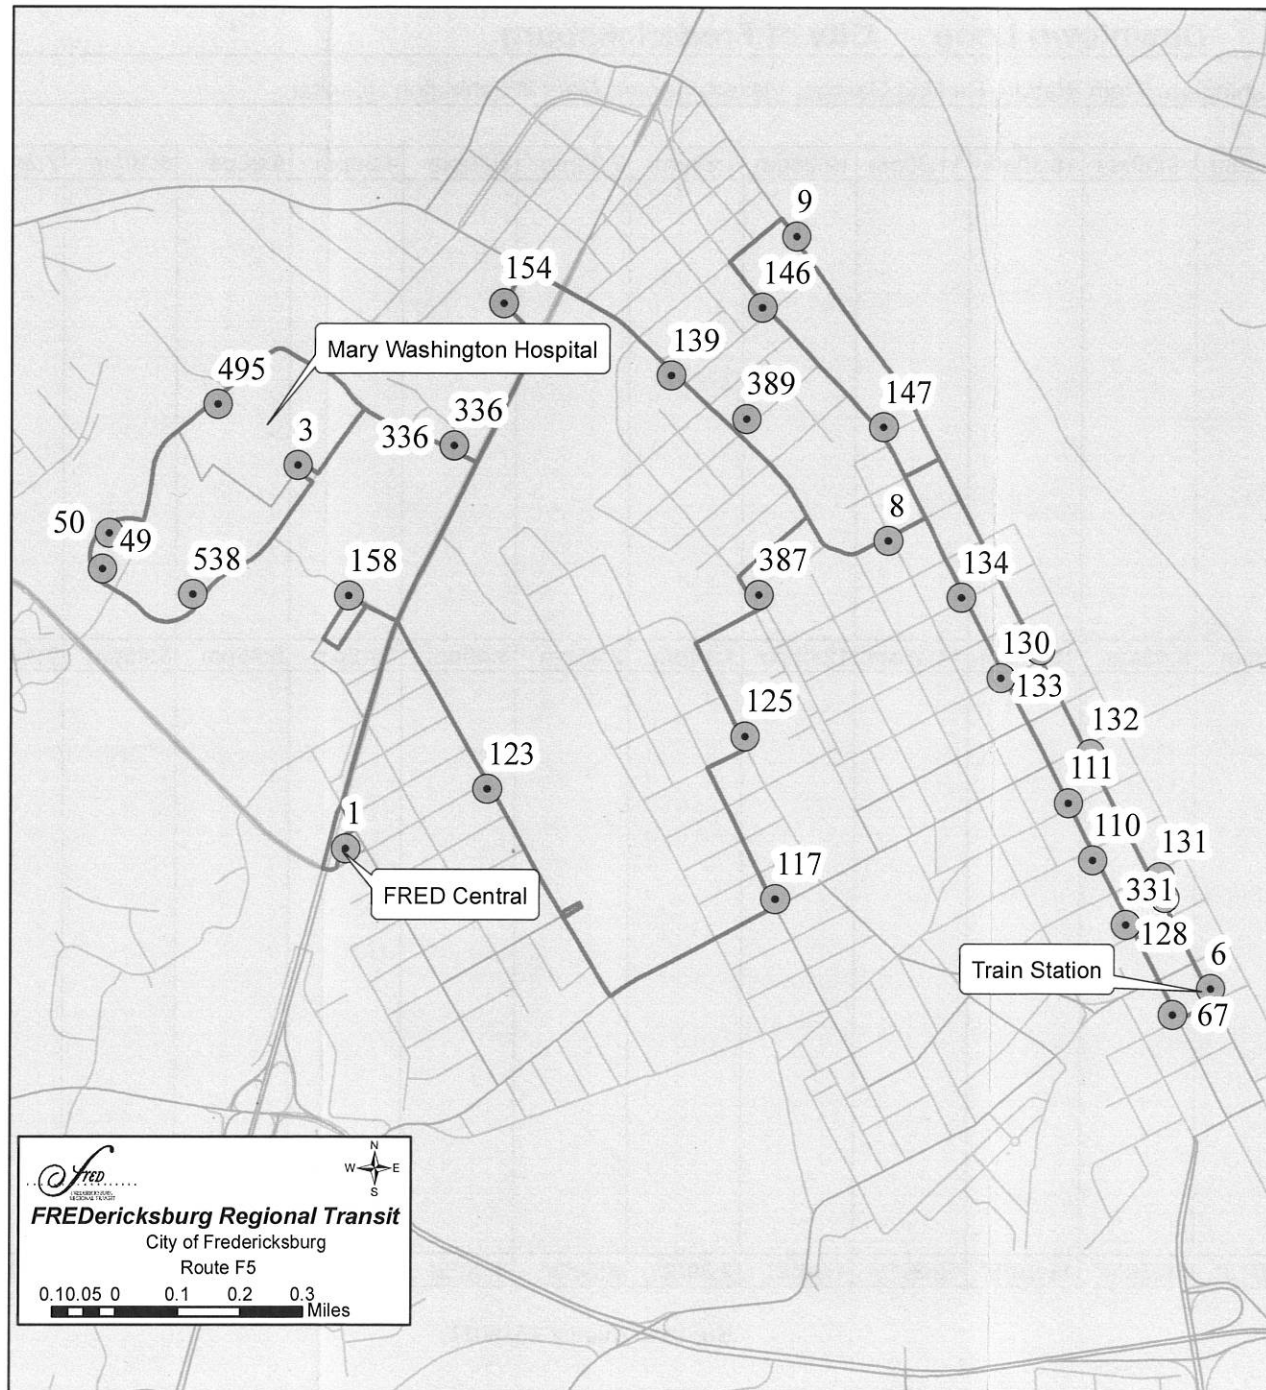

## City of Fredericksburg The Downtown Loop

SERVING:

- FRED Central
- University of Mary Washington  
Train Station
- Downtown Parking Garage
- Visitors Center
- Mary Washington Hospital
- Eagle Village
- Fredericksburg Shopping Center
- Dorothy Hart Community Center